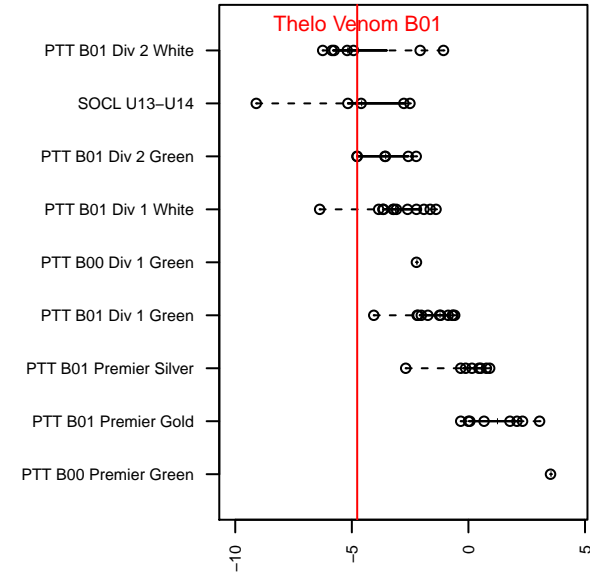

Thelo Venom B01

Thelo United Futbol
 Milwaukie, OR
 B01 total strength=773
 attack=1.56 defense=0.53
 fall league = PTT B01 Div 2 Green
 spr league = Spr OYS B01 Div 2 Green

alt names used:
 TUF Venom
 Thelo Venom
 Thelo United FC Venom
 Thelo United FC Venom
 Thelo United FC Venom

Venues played:
 2015 Beaverton Cup BU14 Bronze
 2015 Mt Hood Challenge U14
 2015 PTT B01 Division 2 Green
 2015 OYS Founders Cup B01
 2015 Spr OYS B01 Division 2 Green

Thelo Venom B01
 Dots are actual minus expected GF (blue circles) and GA (red triangles).
 Blue line is smoothed change in attack strength. Red is smoothed change in defense strength.

**attack and defense variance (black dot)
relative to other teams
and top 10 in region**

**attack and defense rating
relative to others at age
and all opponents in last 13 months**

Performance relative to 13 month average