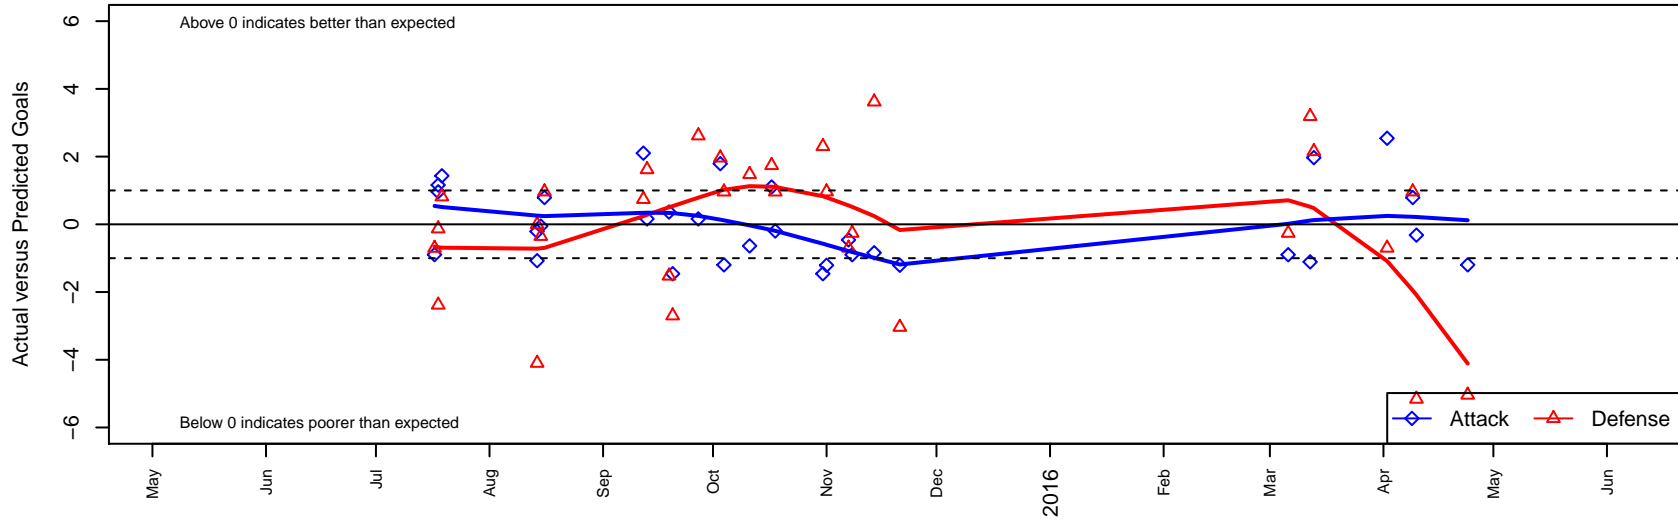

Thelo Venom B01

Thelo United Futbol
 Milwaukie, OR
 B01 total strength=773
 attack=1.56 defense=0.53
 fall league = PTT B01 Div 2 Green
 spr league = Spr OYS B01 Div 2 Green

alt names used:
 TUF Venom
 Thelo Venom
 Thelo United FC Venom
 Thelo United FC Venom
 Thelo United FC Venom

Venues played:
 2015 Beaverton Cup BU14 Bronze
 2015 Mt Hood Challenge U14
 2015 PTT B01 Division 2 Green
 2015 OYS Founders Cup B01
 2015 Spr OYS B01 Division 2 Green

Thelo Venom B01
 Dots are actual minus expected GF (blue circles) and GA (red triangles).
 Blue line is smoothed change in attack strength. Red is smoothed change in defense strength.

**attack and defense variance (black dot)
relative to other teams
and top 10 in region**

**attack and defense rating
relative to others at age
and all opponents in last 13 months**

Performance relative to 13 month average